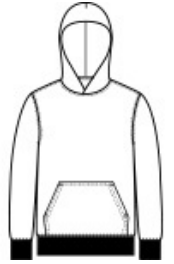

Youth Core Fleece Pullover Hooded Sweatshirt. PC90YH

Cozy sweats in our core weight.

- 7.8-ounce, 50/50 cotton/poly fleece
- Air jet yarn for softness
- No draw cord at hood

Due to the nature of 50/50 cotton/polyester neon fabrics, special care must be taken throughout the printing process.

CARE INSTRUCTIONS

Machine wash cold, inside out, with like colors. Only non-chlorine bleach when needed. Tumble dry medium. Medium-hot iron. Do not iron decoration.

front

back

HOW TO MEASURE

CHEST WIDTH

Measure under the arm and around the fullest part of the chest with arms down, keeping tape horizontal.