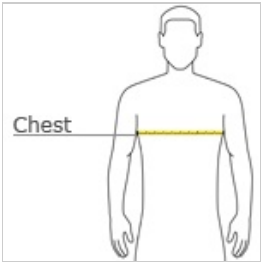

SPORT-TEK

Sport-Tek® Heather-On-Heather Contender™ Tee. ST362

This moisture-wicking, snag-resistant tee combines two heather colors for a unique colorblock design.

- 3.8-ounce, 100% polyester jersey
- Removable tag for comfort and relabeling
- Neck taping
- Contrast raglan sleeves

front

back

HOW TO MEASURE

CHEST WIDTH

Measure under the arm and around the fullest part of the chest with arms down, keeping tape horizontal.

SIZE CHART

	XS	S	M	L	XL	2XL	3XL	4XL
Chest	32	35-37	38-40	41-43	44-46	47-49	50-53	54-57